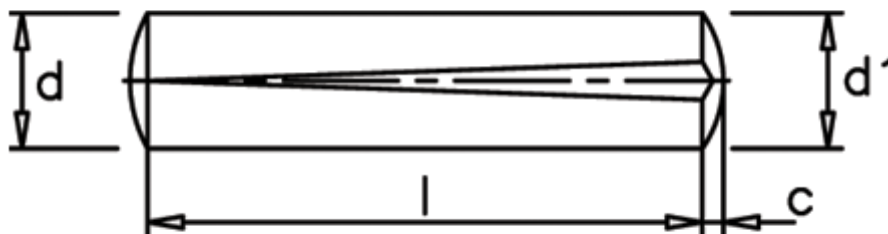

# Data Sheet

Article number: 080131281

Description: KLEE Slotted pin S1 3x26  
Stainless 1.4305

## Measures

---

c = 0,45

d = 3.0

d1 = 3.20

Length = 26